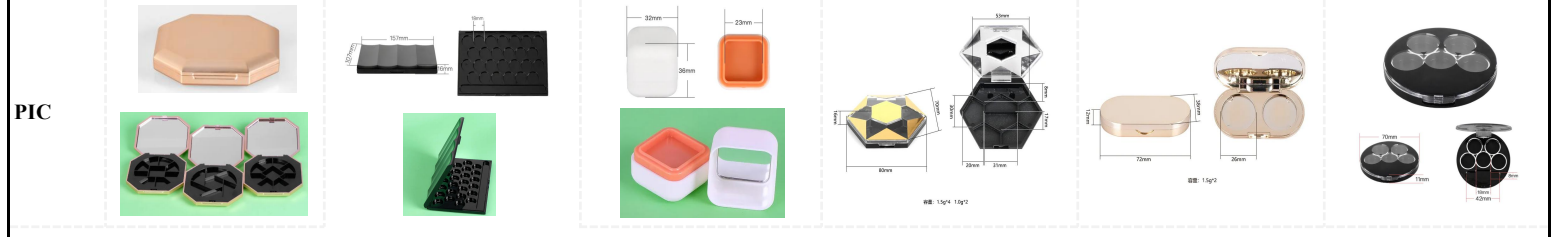

PIC						
Model	C19	W230	W234	W333	W384	W194
Remark	5 grids, capacity of 1.5g*5 Clear top	11 grids, Including mirror	2 grids, capacity of 5g*2, clear top	4 grids, capacity of 1.5g*4, Space for brush	6 grids/ 9 grids	6 grids, capacity of 0.8g*6 Including mirror