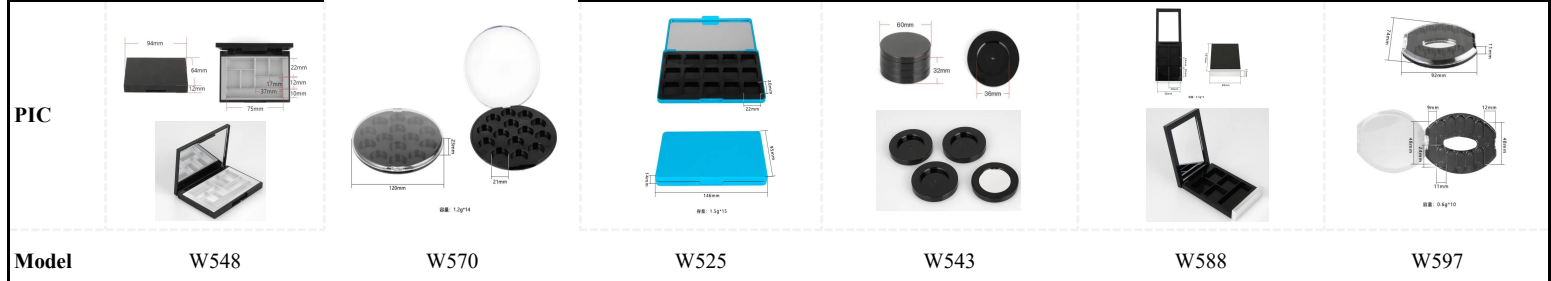

PIC						
Model	W548	W570	W525	W543	W588	W597
Remark	6 grids Including Mirror	14 grids, capacity of 1.2g*14 Clear top	15 grids, capacity of 1.5g*15 Including mirror	3 grids, capacity of 3g*3 Including Mirror, Magnetic case	4 grids, capacity of 2.5g*4 Including Mirror, space for brush	10 grids, capacity of 0.6g*10 Clear top, space for brush

PIC						
Model	W344	W551	W534	W573	W067	W070
Remark	9 grids, capacity of 0.8g*9 Clear top, space for	5 grids, capacity of 1g*5 Clear top	4 grids, capacity of 1.5g*4 Clear top	1 grid, capacity of 1.5g Clear top	9 grids, clear top	4 grids, capacity of 2g*4 Clear top

PIC						
Model	W143	T389	C37	W393	C41	W180
Remark	6 grids, capacity of 5g*6 Clear top	8 grids, Clear top	2 grids, magnetic case, including mirror	16 grids, including mirror heart-shape	1 grid, capacity of 1.5g	4 grids, capacity of 1.5g*4 Including mirror

PIC						
Model	C19	W230	W234	W333	W384	W194
Remark	5 grids, capacity of 1.5g*5 Clear top	11 grids, Including mirror	2 grids, capacity of 5g*2, clear top	4 grids, capacity of 1.5g*4, Space for brush	6 grids/ 9 grids	6 grids, capacity of 0.8g*6 Including mirror

PIC						
Model	W188	W223	W183	W343	W396	W337
Remark	Different grids available, including mirror	26 grids, capacity of 1.2g*26, Including mirror	1 grid, capacity of 1.5g, including mirror	6 grids, Including mirror	2 grids, capacity of 1.5g*2 Including mirror	5 grids, capacity of 0.8g*5 Clear top

PIC